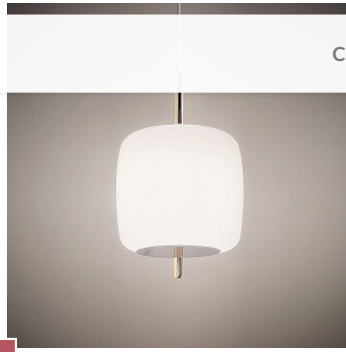

New

- ☐ New

Catalogue

☒ All products

- ☐ Recessed
- ☐ Ceiling
- ☐ Suspension
- ☐ Wall
- ☐ Floor
- ☐ Modular Systems
- ☐ 48V Track
- ☐ Track 220VAC
- ☐ Profiles
- ☐ StripLed 24V
- ☐ StripLed 48V
- ☐ Selezione "Outdoor"
- ☐ Selezione "Glass"
- ☐ Linear suspension lamps
- ☐ Selezione "Office"
- ☐ Selezione "Composition"

Installation type

- ☐ Hanging Lamp
- ☐ Ceiling
- ☐ Wall
- ☐ Floor
- ☐ Recessed
- ☐ Ground fixing
- ☐ Track 48V | Recessed
- ☐ Binario 48V | Ceiling & Suspension
- ☐ Binario 220VAC | Recessed
- ☐ Binario 220VAC | Ceiling & Suspension

Family

- ☐ Ariell
- ☐ B48
- ☐ Track 220V
- ☐ Bellai
- ☐ Bellai Home
- ☐ Bellai UP
- ☐ Bulbe
- ☐ Chapeau
- ☐ Compact
- ☐ Curve
- ☐ Dot
- ☐ Drop
- ☐ Edge
- ☐ Emme24
- ☐ Expo
- ☐ Flip
- ☐ Focus Round
- ☐ Focus Square
- ☐ Iglù
- ☐ Kasaa
- ☐ Liff
- ☐ Lambda
- ☐ Leggera
- ☐ Liscia
- ☐ Minisimply
- ☐ Mirò
- ☐ M-Eco
- ☐ Oeil
- ☐ Ogis
- ☐ Oki
- ☐ Omnia
- ☐ Operà
- ☐ Orizzonte
- ☐ Overlap
- ☐ Pleni
- ☐ Retrò
- ☐ Riflessa
- ☐ Sampling
- ☐ Shadow
- ☐ Shape
- ☐ Side
- ☐ Simply
- ☐ S-Pot
- ☐ Step
- ☐ Stilio*
- ☐ Tablet_Round
- ☐ Tablet_Square

Mellow (1)
downlight Ø15 single version