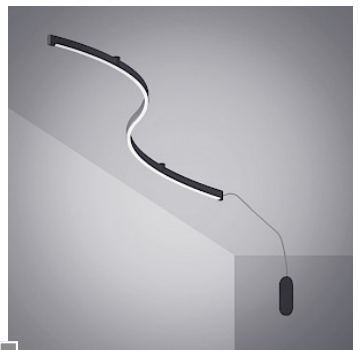

Emme24 (1)
downlight junction L59x59

Iglù (2)
downlight Ø25 / Ø40

Kasaa (3)
downlight Ø20/Ø40/Ø55 ceiling

Leggera (6)
downlight inclined Ø65 / Ø82

Leggera (5)
downlight composition Ø65+Ø82 e Ø45+Ø65cm

Leggera (3)
downlight L170