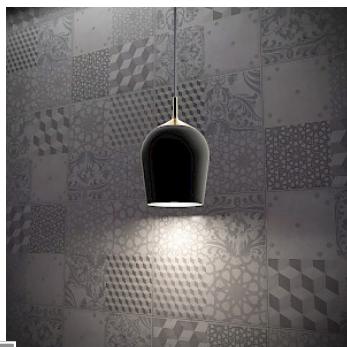

Home > Products (407)

Hanging Lamp

Bellai (10)
up+downlight Ø70 / Ø95 / Ø130

Bellai (6)
up+downlight Ø180 / Ø260

Bellai Outdoor (4)
downlight Ø70 / Ø95

Bellai Home (14)
up+downlight Ø58 / Ø70 / Ø95 / Ø130 / Ø180

Bellai Home (6)
up+downlight composition Ø58+Ø95 / Ø58+Ø70

Bellai up (4)
uplight Ø130 / Ø185

Bulbe (2)
downlight Ø15/Ø20 single version

Bulbe (2)
downlight Ø15/Ø20 circular composition

Chapeau (2)
downlight Ø42 / Ø60