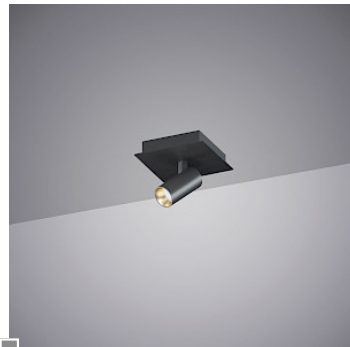

Tablet Round (1)
adjustable Ø9 - 1x7W

Tablet Round (3)
adjustable 2x7W

Tablet Round (2)
adjustable 3x7W Ø32

Tablet Round (3)
adjustable + downlight 2x7W+25W

Tablet Round (1)
adjustable Ø9 - 1x7W

Tablet Round (1)
adjustable Ø9 - 2x7W