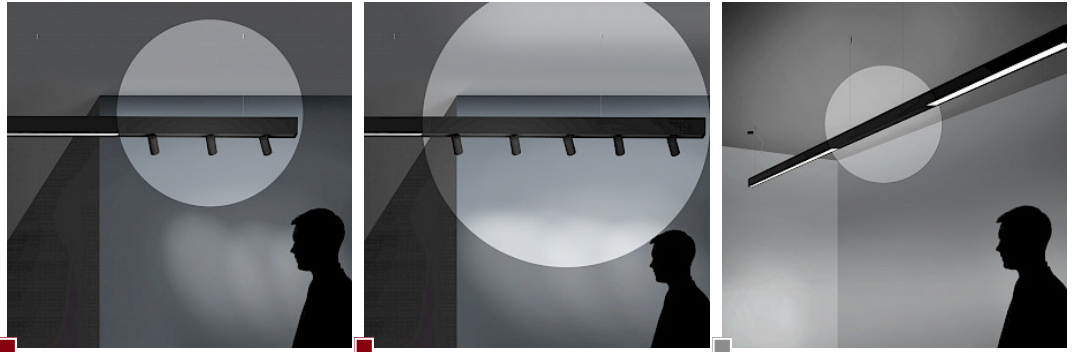

Mirò (6)
adjustable spotlight 2x7W / 3x7W / 4x7W

Mirò (6)
up+downlight L197 / L225 / L253

Mirò (6)
no-light L84 / L112 / L140