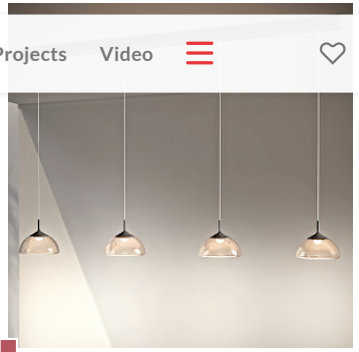

Venis (1)
downlight Ø20 linear composition 4x