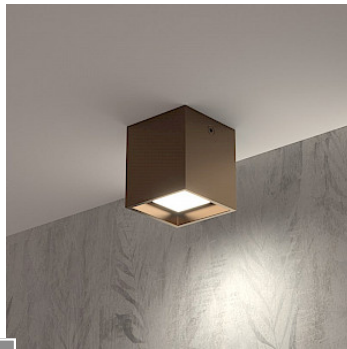

OKI (1)
downlight L8x8 H9