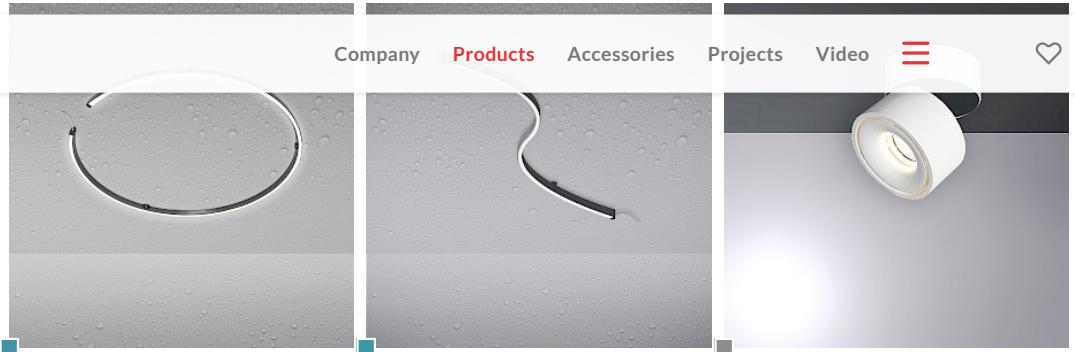

New

☐ New

Catalogue

☒ All products

- ☐ Recessed
- ☐ Ceiling
- ☐ Suspension
- ☐ Wall
- ☐ Floor

- ☐ Modular Systems
- ☐ 48V Track
- ☐ Track 220VAC
- ☐ Profiles
- ☐ StripLed 24V
- ☐ StripLed 48V
- ☒ Selezione "Outdoor"
- ☐ Selezione "Glass"
- ☐ Linear suspension lamps
- ☐ Selezione "Office"
- ☐ Selezione "Composition"

Installation type

- ☐ Hanging Lamp
- ☐ Ceiling
- ☐ Wall
- ☐ Floor

- ☐ Recessed
- ☐ Ground fixing

- ☐ Track 48V | Recessed
- ☐ Binario 48V | Ceiling & Suspension
- ☐ Binario 220VAC | Recessed
- ☐ Binario 220VAC | Ceiling & Suspension

Family

☐ Ariell	☐ Minisimply
☐ B48	☐ Mirò
☐ Track 220V	☐ M-Eco
☐ Bellai	☐ Oeil
☐ Bellai Home	☐ Ogis
☐ Bellai UP	☐ Oki
☐ Bulbe	☐ Omnia
☐ Chapeau	☐ Operà
☐ Compact	☐ Orizzonte
☐ Curve	☐ Overlap
☐ Dot	☐ Pleni
☐ Drop	☐ Retrò
☐ Edge	☐ Riflessa
☐ Emme24	☐ Sampling
☐ Expo	☐ Shadow
☐ Flip	☐ Shape
☐ Focus Round	☐ Side
☐ Focus Square	☐ Simply
☐ Iglù	☐ S-Pot
☐ Kasaa	☐ Step
☐ Liff	☐ Stilio*
☐ Lambda	☐ Tablet_Round
☐ Leggera	☐ Tablet_Square
☐ Liscia	

Leggera Outdoor (2)
downlight Ø65 / Ø82

Leggera Outdoor (1)
downlight L170

Move (1)
Adjustable Spotlight 1x8W