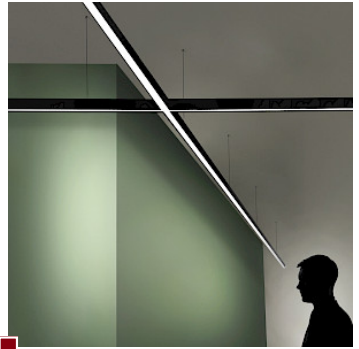

M-Eco (2)
downlight suspension junction "+"