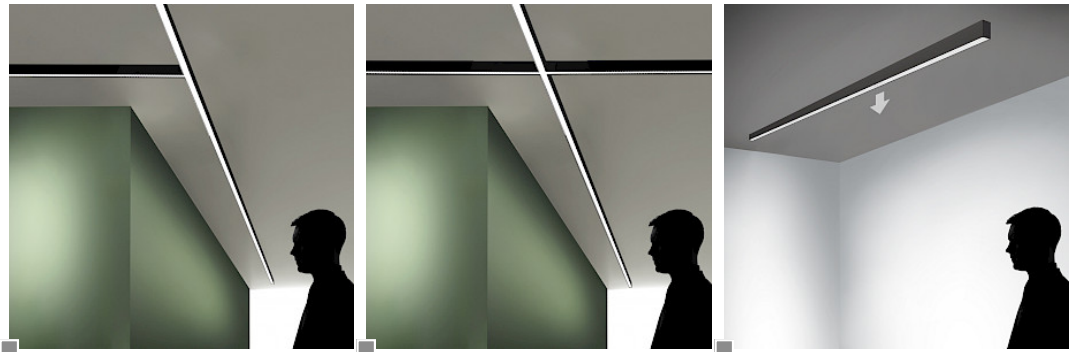

M-Eco (2)
downlight giunzione "T"

M-Eco (2)
downlight giunzione "+"

Mirò (24)
downlight [1-3mt]