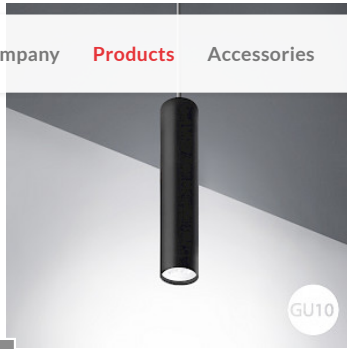

S-Pot Home (2)
downlight Ø5,4 L60 / L90 - GU10