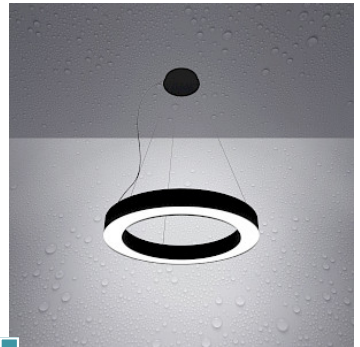

Bellai Outdoor (4)
downlight Ø70 / Ø95