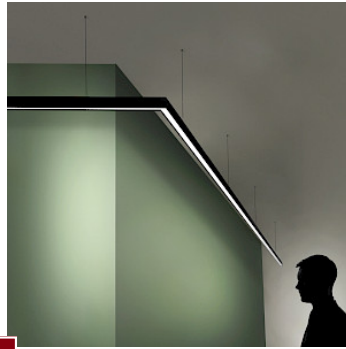

M-Eco (2)
downlight suspension junction "L"