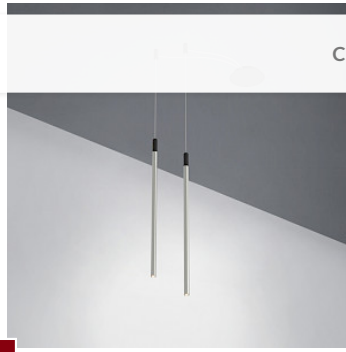

New

☐ New

Catalogue

☒ All products

- ☐ Recessed
- ☐ Ceiling
- ☐ Suspension
- ☐ Wall
- ☐ Floor
- ☐ Modular Systems
- ☐ 48V Track
- ☐ Track 220VAC
- ☐ Profiles
- ☐ StriplEd 24V
- ☐ StriplEd 48V
- ☐ Selezione "Outdoor"
- ☐ Selezione "Glass"
- ☒ Linear suspension lamps
- ☐ Selezione "Office"
- ☒ Selezione "Composition"

Installation type

- ☐ Hanging Lamp
- ☐ Ceiling
- ☐ Wall
- ☐ Floor
- ☐ Recessed
- ☐ Ground fixing
- ☐ Track 48V | Recessed
- ☐ Binario 48V | Ceiling & Suspension
- ☐ Binario 220VAC | Recessed
- ☐ Binario 220VAC | Ceiling & Suspension

Family

☐ Ariell	☐ Minisimply
☐ B48	☐ Mirò
☐ Track 220V	☐ M-Eco
☐ Bellai	☐ Oeil
☐ Bellai Home	☐ Ogis
☐ Bellai UP	☐ Oki
☐ Bulbe	☐ Omnia
☐ Chapeau	☐ Operà
☐ Compact	☐ Orizzonte
☐ Curve	☐ Overlap
☐ Dot	☐ Pleni
☐ Drop	☐ Retrò
☐ Edge	☐ Riflessa
☐ Emme24	☐ Sampling
☐ Expo	☐ Shadow
☐ Flip	☐ Shape
☐ Focus Round	☐ Side
☐ Focus Square	☐ Simply
☐ Iglù	☐ S-Pot
☐ Kasaa	☐ Step
☐ Liff	☐ Stilio*
☐ Lambda	☐ Tablet_Round
☐ Leggera	☐ Tablet_Square
☐ Liscia	

Tubico (7)
downlight off-center composition 2x