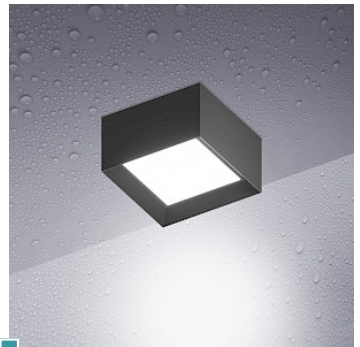

OKI (1)
downlight L15x15 H8