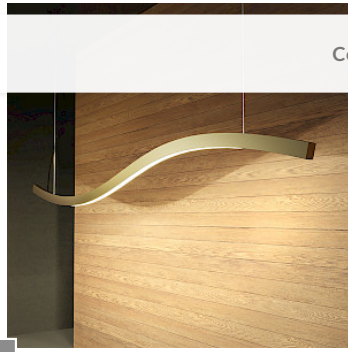

New

☐ New

Catalogue

☒ All products

- ☐ Recessed
- ☐ Ceiling
- ☐ Suspension
- ☐ Wall
- ☐ Floor

- ☐ Modular Systems
- ☐ 48V Track
- ☐ Track 220VAC
- ☐ Profiles
- ☐ StripLed 24V
- ☐ StripLed 48V
- ☐ Selezione "Outdoor"
- ☐ Selezione "Glass"
- ☒ Linear suspension lamps
- ☐ Selezione "Office"
- ☐ Selezione "Composition"

Installation type

- ☐ Hanging Lamp
- ☐ Ceiling
- ☐ Wall
- ☐ Floor

- ☐ Recessed
- ☐ Ground fixing

- ☐ Track 48V | Recessed
- ☐ Binario 48V | Ceiling & Suspension
- ☐ Binario 220VAC | Recessed
- ☐ Binario 220VAC | Ceiling & Suspension

Family

☐ Ariell	☐ Minisimply
☐ B48	☐ Mirò
☐ Track 220V	☐ M-Eco
☐ Bellai	☐ Oeil
☐ Bellai Home	☐ Ogis
☐ Bellai UP	☐ Oki
☐ Bulbe	☐ Omnia
☐ Chapeau	☐ Operà
☐ Compact	☐ Orizzonte
☐ Curve	☐ Overlap
☐ Dot	☐ Pleni
☐ Drop	☐ Retrò
☐ Edge	☐ Riflessa
☐ Emme24	☐ Sampling
☐ Expo	☐ Shadow
☐ Flip	☐ Shape
☐ Focus Round	☐ Side
☐ Focus Square	☐ Simply
☐ Iglù	☐ S-Pot
☐ Kasaa	☐ Step
☐ Liff	☐ Stilio*
☐ Lambda	☐ Tablet_Round
☐ Leggera	☐ Tablet_Square
☐ Liscia	

Curve (8)
downlight L130 / L165 / L270