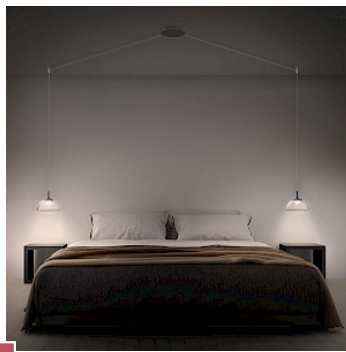

Tubico (6)
downlight round composition 4x

Tubico (6)
downlight round composition 6x

Tubico (6)
downlight round composition 12x

Velata (9)
uplight Ø58 / Ø73 / Ø95

Venis (1)
downlight Ø20 single version

Venis (1)
downlight Ø20 off-center composition 1x