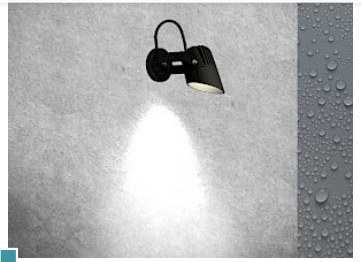

FLIP (1)
adjustable 8W