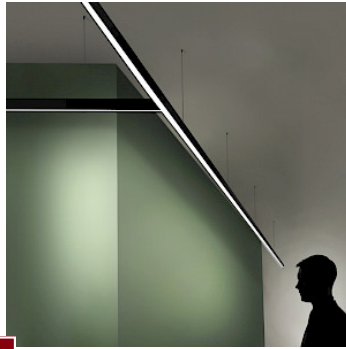

M-Eco (2)
downlight suspension junction "T"