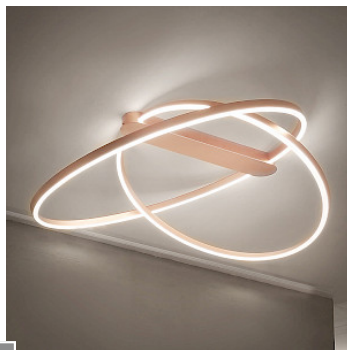

Emme24 (1)
downlight junction L59x59

Iglù (2)
downlight Ø25 / Ø40

Kasaa (3)
downlight Ø20/Ø40/Ø55 ceiling

Leggera (6)
downlight inclined Ø65 / Ø82

Leggera (5)
downlight composition Ø65+Ø82 e Ø45+Ø65cm

Leggera (3)
downlight L170