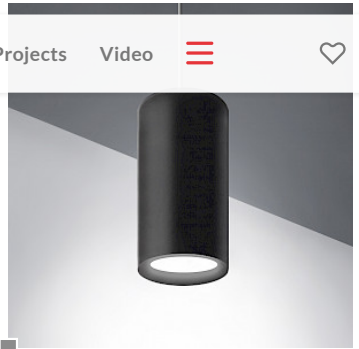

S-Pot (4)
downlight Ø11 L12-17W / L22-26W