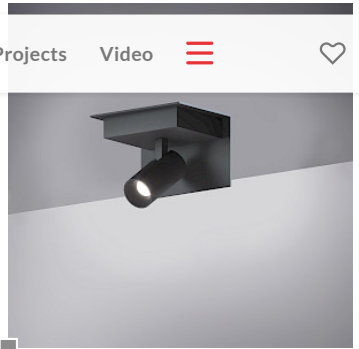

OPERÀ (2)
Adjustable Spotlight 1x7W