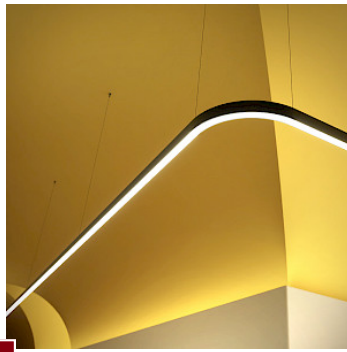

Edge (2)
uplight L143x59

Edge (9)
up+downlight composition - 3 Versions

Emme24 (15)
Downlight [1-3mt]

Emme24 (15)
Downlight [3-10mt]

Emme24 (1)
downlight junction L59x59

Emme24 (1)
downlight arco R46

Emme24 (2)
downlight 92x345