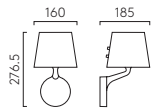

MILLIE P.10

Bathroom
3.5W Max G9 excl.
IP44

CE Class II
Vertical wall mount
Shade included

● **MB** 1454003
○ **PCh** 1454001