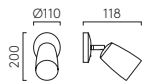

Porcelain
Adjustable
Wire length 2000mm
Shade included

○ PO 1467003

CARLTON WALL P.34

Interior
5W Max G9 excl.
Switched
CE Class II

Porcelain
Adjustable
Vertical wall mount
Shade included

○ PO 1467004

CARLTON WALL PLUG-IN P.34