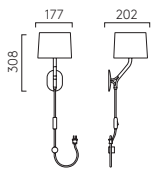

ARBOR PLUG-IN P.22

Interior
7W Max E14 excl.
Switched
CE Class II

Vertical wall mount
Wire length 2500mm
Shade included

- **MB** 1479001
- **MW** 1479002