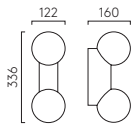

LYRA WALL TWIN P.8

Bathroom
2 X 5W Max G9 excl.
IP44

CE Class II
Vertical/horizontal wall mount

○ **CE** 1472002