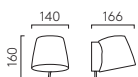

Touch switch
CE Class III

○ MW 1468002
● MB 1468001
● LBr 1468003

IMARI DESK P.30

Interior
12W Max E27 excl.
Switched
CE Class II

Adjustable
Wire length 2600mm
Shade included

● Br 1460001
● MN 1460004

IMARI WALL FIXED P.30