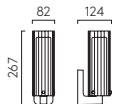

OTTAVINO WALL P.13

Bathroom/Interior
5W Max E14 excl.
IP44

CE Class I
Vertical wall mount

● MB 1411006

OTTAWA P.16

Bathroom
6W Max GU10 excl.
IP65

CE Class I
Ceiling mount

● MB 1474001
○ MW 1474002