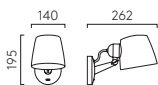

IMARI WALL ADJUSTABLE P.30

Interior
12W Max LED E27 excl.
Switched
CE Class I
Vertical wall mount
Adjustable
Shade included

● **Br** 1460003
● **MN** 1460006

KOTO SURFACE P.42

Interior
6W Max LED GU10 excl.
CE Class I
Wall/ceiling mount
Adjustable

○ **MW** 1478009
● **MB** 1478001