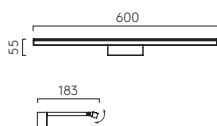

Horizontal wall mount
Adjustable

● **MB** 1374041

**MONDRIAN 600** P.36

Interior
Integral 10.8W LED
2700K 214LM 90CRI
CE Class I

Horizontal wall mount
Adjustable

● **MB** 1374042

MONDRIAN 400 FRAMED P.36

Interior
Integral 7W LED
2700K 127LM 90CRI
Dimmable
CE Class III