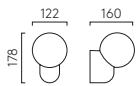

LYRA WALL SINGLE P.8

Bathroom
5W Max G9 excl.

IP44
CE Class II

Vertical wall mount

○ **C** 1472001