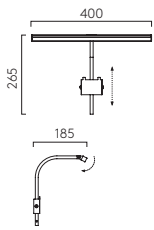

Horizontal wall mount
Adjustable

● **MB** 1374041

**MONDRIAN 600** P.36

Interior
Integral 10.8W LED
2700K 214LM 90CRI
CE Class I

Horizontal wall mount
Adjustable

● **MB** 1374042

MONDRIAN 400 FRAMED P.36

Interior
Integral 7W LED
2700K 127LM 90CRI
Dimmable
CE Class III