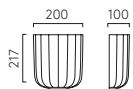

VEO P.20

Interior
12W Max E27 excl.

CE Class I
Vertical wall mount

● **Br** 1455002

● **MN** 1455001