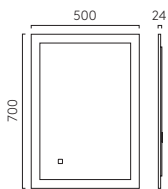

ASCOT 700 P.14

Bathroom
Integral 28.9W LED
2700-6000K 703-762LM 80CRI
Switched
IP44

CE Class II
Horizontal/vertical wall mount

- **Mi** 1486002