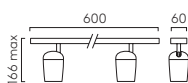

KOTO THREE BAR P.42

Interior
3 X 6W Max GU10 excl.
CE Class I
Wall/ceiling mount
Adjustable

○ **MW** 1478014
● **MB** 1478006