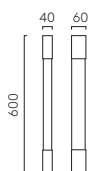

PALERMO 600 P.12

Bathroom
6.8W LED incl.
3000K 346lm 90CRI

IP44
CE Class II
Horizontal/vertical wall mount

● MB 1084038