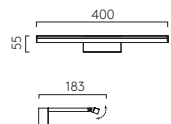

MONDRIAN 400 P.36

Interior
Integral 7W LED
2700K 127LM 90CRI
CE Class I

Horizontal wall mount
Adjustable

● **MB** 1374041