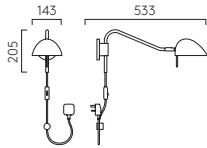

CE Class II
Horizontal/vertical wall mount

● **MB** 1084037

SERGE PLUG-IN P.24

Interior
5W Max G9 excl.
Switched
CE Class II

Wall mount
Adjustable
Wire length 2500mm

● **MB** 1476003

○ **MW** 1476002

TORO P.18