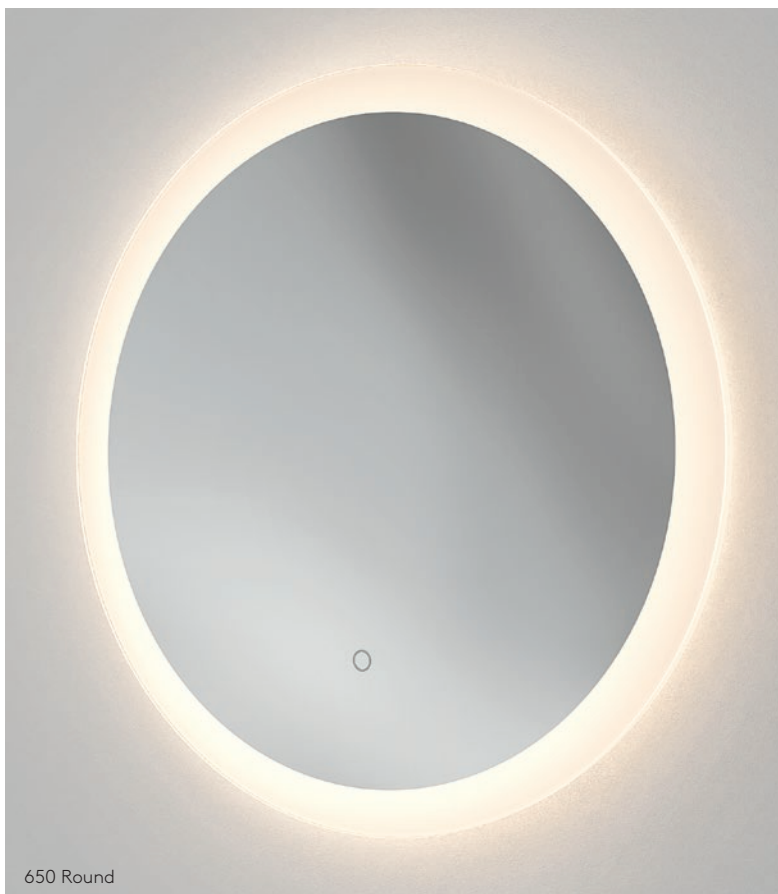

ASCOT

x
fourteen

650 Round 9.6W LED incl. 2700-6000K 620-670LM 80CRI

700 9.6W LED incl. 2700-6000K 703-762LM 80CRI

800 9.6W LED incl. 2700-6000K 940-1020LM 80CRI

Demister included

Switched

IP44