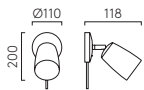

Porcelain
Adjustable
Wire length 2000mm
Shade included

○ PO 1467003

CARLTON WALL P.34

Interior
5W Max G9 excl.
Switched
CE Class II

Porcelain
Adjustable
Vertical wall mount
Shade included

○ PO 1467004

CARLTON WALL PLUG-IN P.34