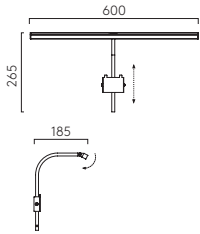

MONDRIAN 600 FRAMED P.36

Interior
Integral 10.8W LED
2700K 214LM 90CRI
Dimmable
CE Class III

Horizontal wall mount
Adjustable

● MB 1374040

MORI 140 P.50

Exterior
4.1W LED incl.
4000/3000K 116lm 80CRI

IP65
CE Class I
Horizontal wall mount

● TB 1466001

MORI 250 P.50

Exterior
8.1W LED incl.
3000/4000K 214lm 80CRI

IP65
CE Class I
Horizontal wall mount

● TB 1466002

NOMAD P.46

Exterior
2W LED incl.
3000K 181lm 80CRI
Touch switch

Touch dimming
IP65
CE Class III

● TB 1484001
○ TW 1484002

OTTAVINO WALL P.13

Bathroom/Interior
5W Max E14 excl.
IP44

CE Class I
Vertical wall mount

● MB 1411006

OTTAWA P.16

Bathroom
6W Max GU10 excl.
IP65

CE Class I
Ceiling mount

● MB 1474001
○ MW 1474002

PALERMO 600 P.12

Bathroom
6.8W LED incl.
3000K 346lm 90CRI

IP44
CE Class II
Horizontal/vertical wall mount

● MB 1084038