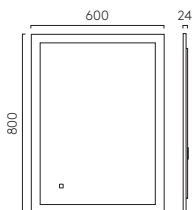

ASCOT 800 P.14

Bathroom
Integral 50W LED
2700-6000K 940-1020LM 80CRI
Switched
IP44

CE Class II
Horizontal/vertical wall mount

- **Mi** 1486003

ATTICUS 600 P.6

Bathroom
Integral 13.4W LED
3000K 606LM 90CRI
Phase dimmable
IP44

CE Class II
Horizontal/wall vertical mount

- **PCh** 1440001
- **MB** 1440005