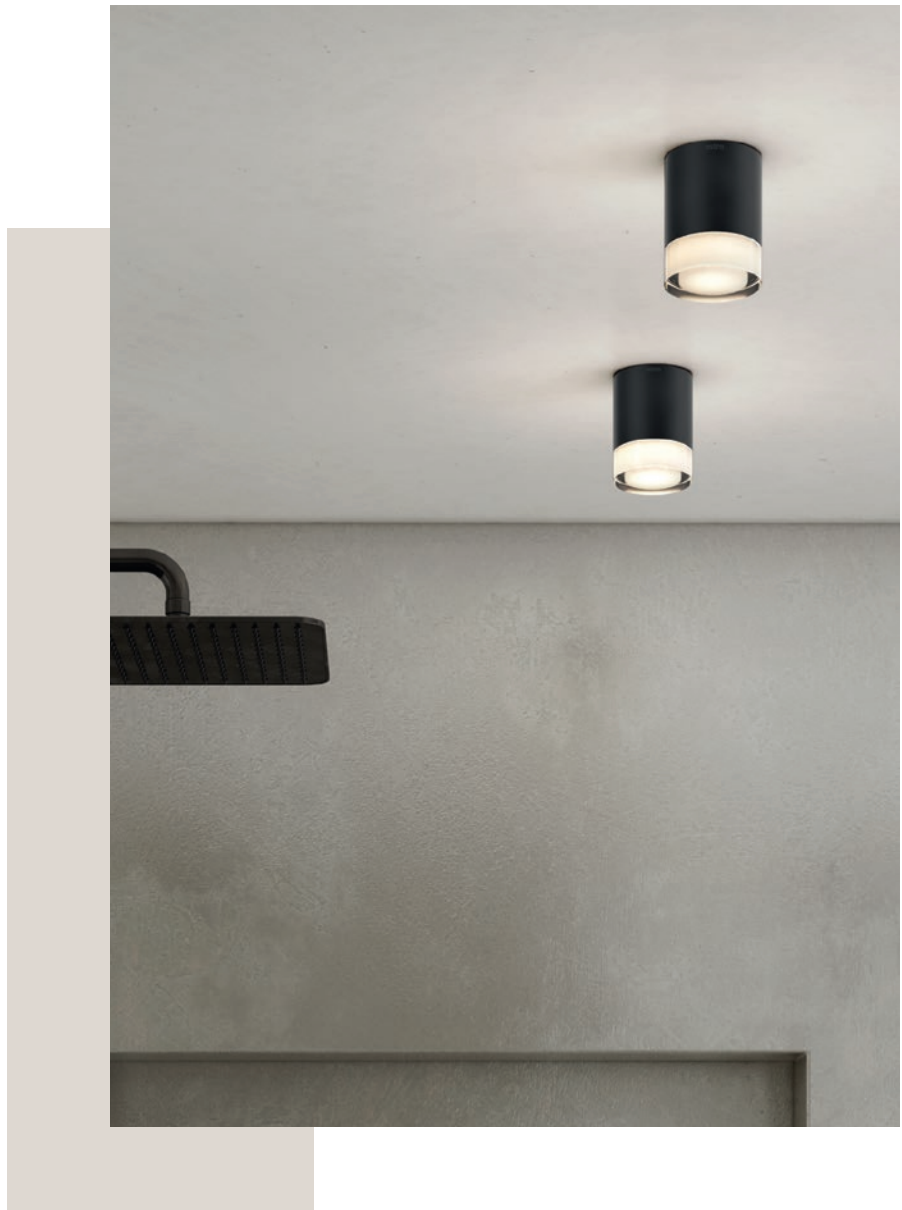

OTTAWA

6W Max GU10 excl.
IP65