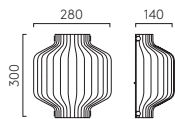

CE Class II
Horizontal/vertical wall mount

● **MB** 1084037

SERGE PLUG-IN P.24

Interior
5W Max G9 excl.
Switched
CE Class II

Wall mount
Adjustable
Wire length 2500mm

● **MB** 1476003

○ **MW** 1476002

TORO P.18