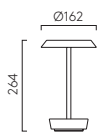

HALO PORTABLE P.40

Interior
Integral 2.6W LED
2700K 214LM 90CRI
4-Step touch dimming

Touch switch
CE Class III

○ MW 1468002
● MB 1468001
● LBr 1468003