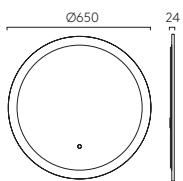

ASCOT 650 ROUND P.14

Bathroom
Integral 27W LED
2700-6000K 620-670LM 80CRI
Switched
IP44

CE Class II
Wall mount

- **Mi** 1486001