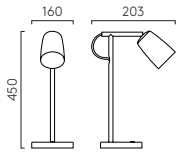

CARLTON DESK P.34

Interior
5W Max G9 excl.
Switched
CE Class II

Porcelain
Adjustable
Wire length 2000mm
Shade included

○ PO 1467003