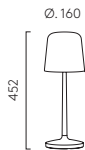

ELLA TABLE P.32

Interior
2 x 3.5W Max G9 excl.
Touch switch

CE Class II
Wire length 2000mm
Shade included

● MB 1470001
● LBr 1470002