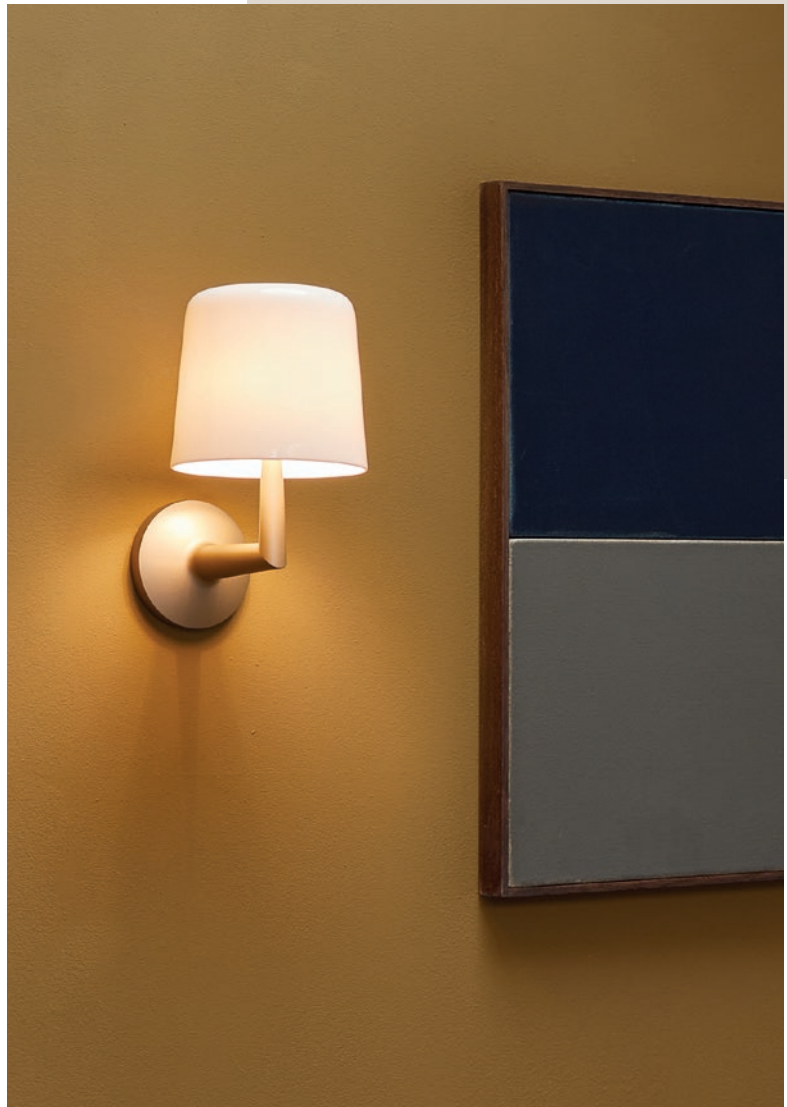

6W Max GU10 excl.
Switched

KOTO WALL

6W Max GU10 excl.

IMARI WALL + DESK

X
thirty

12W Max E27 excl.
Switched
Porcelain Shade

Wall Adjustable

Wall Fixed