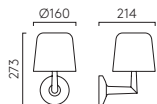

ELLA WALL P.32

Interior
2 x 3.5W Max G9 excl.
CE Class II

Vertical wall mount
Shade included

● MB 1470003
● LBr 1470004